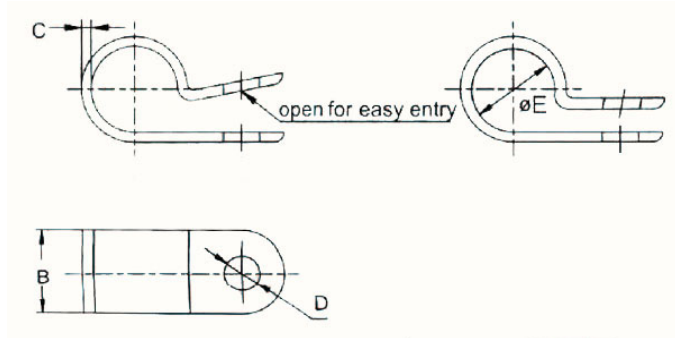

P-CLIP / STAINLESS STEEL CLAMP C/W LSOH RUBBER LINER

Code No.	Clamping Size (E)		Thickness (C)	Dimension		Pieces Per Bag
	Inch	mm		Hole (D)	Width (B)	
			mm	mm		
DSSB-RMC3/16"	3/16"	4.76	0.8	6.8	12.7	100
DSSB-RMC1/4"	1/4"	6	0.8	6.8	12.7	100
DSSB-RMC3/8"	3/8"	10	0.8	6.8	12.7	100
DSSB-RMC1/2"	1/2"	13	0.8	6.8	12.7	100
DSSB-RMC5/8"	5/8"	16	0.8	6.8	12.7	100
DSSB-RMC3/4"	3/4"	19	0.8	6.8	12.7	100
DSSB-RMC7/8"	7/8"	22	0.8	6.8	12.7	100
DSSB-RMC1"	1"	25	0.8	6.8	12.7	100
DSSB-RMC1-1/8"	1-1/8"	28	0.8	6.8	12.7	100
DSSB-RMC1-1/4"	1-1/4"	32	0.8	6.8	12.7	100
DSSB-RMC1-3/8"	1-3/8"	35	0.8	6.8	12.7	100
DSSB-RMC1-1/2"	1-1/2"	38	0.8	6.8	12.7	100
DSSB-RMC1-5/8"	1-5/8"	41	0.8	6.8	12.7	100
DSSB-RMC1-3/4"	1-3/4"	44	0.8	6.8	12.7	100
DSSB-RMC1-7/8"	1-7/8"	48	0.8	6.8	12.7	100
DSSB-RMC2"	2"	50	1.0	6.8	12.7	10
DSSB-RMC2-1/8"	2-1/8"	54	1.0	6.8	12.7	10
DSSB-RMC2-1/4"	2-1/4"	57	1.0	6.8	12.7	10
DSSB-RMC2-3/8"	2-3/8"	60	1.0	6.8	12.7	10
DSSB-RMC2-1/2"	2-1/2"	63	1.0	6.8	12.7	10
DSSB-RMC3"	3"	75	1.0	6.8	12.7	10

Specification:

Material: Steel or Stainless Steel AISI 304
Coated: Semi Rubber
Operating Temperature: -40°c to 120°c

Recommended Application

Fastening/binding for indoor & outdoor cables.
Used for vibration damping and sound insulation.
Clip fits tight on object.

[Click Here For Product Flyer](#)

Stainless Steel Cable Clips