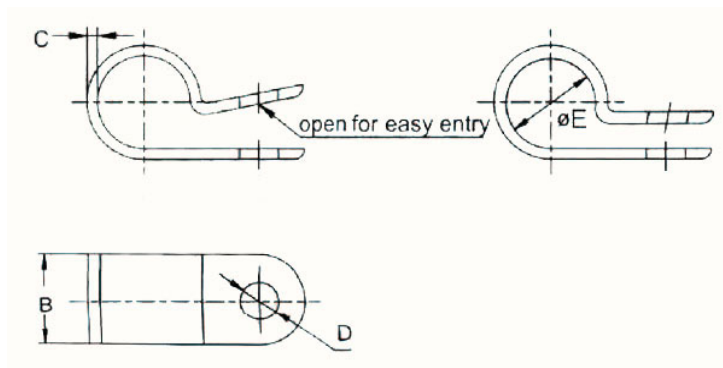

P-CLIP / STAINLESS STEEL CLAMP C/W LINER

Code No.	Clamping Size (E)		Thickness (C)	Dimension		Pieces Per Bag
	Inch	mm		Hole (D)	Width (B)	
			mm	mm		
DSSB-FPMC3/16"	3/16"	4.76	0.8	6.8	12.7	100
DSSB-FPMC1/4"	1/4"	6	0.8	6.8	12.7	100
DSSB-FPMC3/8"	3/8"	10	0.8	6.8	12.7	100
DSSB-FPMC1/2"	1/2"	13	0.8	6.8	12.7	100
DSSB-FPMC5/8"	5/8"	16	0.8	6.8	12.7	100
DSSB-FPMC3/4"	3/4"	19	0.8	6.8	12.7	100
DSSB-FPMC7/8"	7/8"	22	0.8	6.8	12.7	100
DSSB-FPMC1"	1"	25	0.8	6.8	12.7	100
DSSB-FPMC1-1/8"	1-1/8"	28	0.8	6.8	12.7	100
DSSB-FPMC1-1/4"	1-1/4"	32	0.8	6.8	12.7	100
DSSB-FPMC1-3/8"	1-3/8"	35	0.8	6.8	12.7	100
DSSB-FPMC1-1/2"	1-1/2"	38	0.8	6.8	12.7	100
DSSB-FPMC1-5/8"	1-5/8"	41	0.8	6.8	12.7	100
DSSB-FPMC1-3/4"	1-3/4"	44	0.8	6.8	12.7	100
DSSB-FPMC1-7/8"	1-7/8"	48	0.8	6.8	12.7	100
DSSB-FPMC2"	2"	50	1.0	6.8	12.7	10
DSSB-FPMC2-1/8"	2-1/8"	54	1.0	6.8	12.7	10
DSSB-FPMC2-1/4"	2-1/4"	57	1.0	6.8	12.7	10
DSSB-FPMC2-3/8"	2-3/8"	60	1.0	6.8	12.7	10
DSSB-FPMC2-1/2"	2-1/2"	63	1.0	6.8	12.7	10
DSSB-FPMC3"	3"	75	1.0	6.8	12.7	10

Specification:

Material: Steel or Stainless Steel AISI 304
Coated: Fully PVC
Operating Temperature: -40°C to 120°C

Recommended Application

Fastening/binding for indoor & outdoor cables.
Used for vibration damping and sound insulation.
Clip fits tight on object.

[Click Here For Product Flyer](#)

Stainless Steel Cable Clips