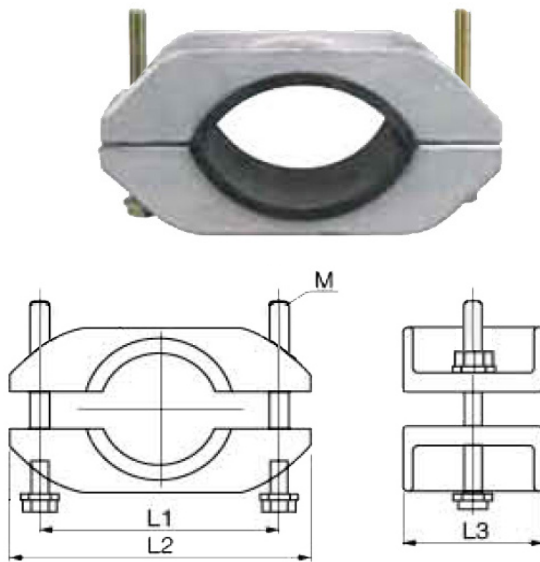

275kV HIGH-VOLTAGE SINGLE CABLE CLEAT TYPE A

Item No.	Cable Dia. (mm)	L1 (mm)	L2 (mm)	L3 (mm)	Stud (mm)
DSSB-CC-SAC-115135	115 - 135	180	220	73	2-M12
DSSB-CC-SAC-136170	136 - 170	208	249	73	2-M12

500kV EXTRA HIGH-VOLTAGE SINGLE CABLE CLEAT TYPE C

Item No.	Cable Dia. (mm)	L1 (mm)	L2 (mm)	L3 (mm)	Bolt (mm)
DSSB-CC-SAC-171190	171 - 190	232	275	115	2-M16