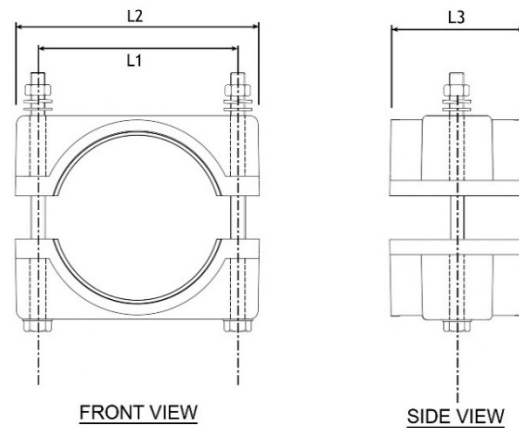

ALUMINIUM CABLE CLEATS