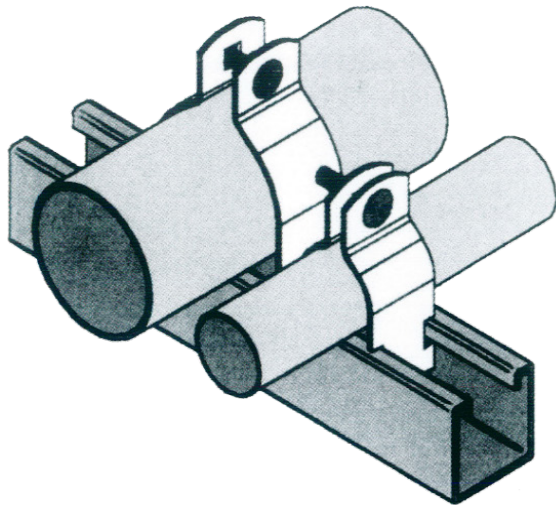

STRUT CLAMPS FOR CABLES AND PIPE CONDUITS

CODE	Pipe mm	Size	d mm	T mm	Boilt & Nut
DSSB-HLSC-26	12	½"	21.7	1.4	1.4
DSSB-HLSC-27	19	¾"	27.2	1.4	1.4
DSSB-HLSC-28	25	1"	34	2	2
DSSB-HLSC-29	32	1 ¼"	42.7	2	2
DSSB-HLSC-30	40	1 ½"	48.6	2	2
DSSB-HLSC-31	50	2"	60.5	2.6	2.6
DSSB-HLSC-32	65	2 ½"	76.3	2.6	2.6
DSSB-HLSC-33	75	3"	89.1	2.6	2.6
DSSB-HLSC-34	100	4"	114.3	3	3
DSSB-HLSC-35	125	5"	139.8	3	3
DSSB-HLSC-36	150	6"	165.2	3.4	3.4
DSSB-HLSC-38	200	8"	216.3	3.4	3.4
DSSB-HMPSC-19A	19	-	19.1mm	1.4	1.4
DSSB-HMPSC-125A	25	-	25.4mm	1.4	1.4
DSSB-HMPSC-32A	31	-	31.8mm	2	2
DSSB-HMPSC-40A	39	-	38.1mm	2	2
DSSB-HMPSC-50A	51	-	50.8mm	2	2
DSSB-HMPSC-65A	63	-	63.5mm	2.6	2.6

- Quick and easy installation
- Suitable for pipes, conduits and even cables
- HLSC series for pipes and HMPSC series for conduits.
- Fits into both 41mm and 25mm strut channels
- Excellent finishing for indoor and outdoor use

Hot Dipped Galvanized Cable Cleats