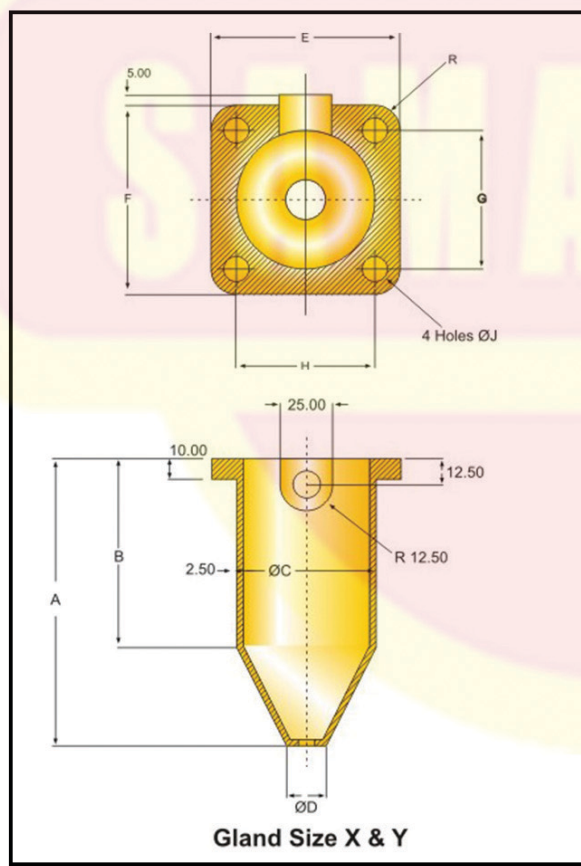

WIPING GLANDS

An ISO 9001:2015 & 14001:2015 Company

Material : Brass
Finishing : Natural

ITEM CODE	GLAND SIZE (TYPE)	DIA. OVER METAL SHEATH OF CABLE (mm)	OVERALL DIAMETER 'A'									
			A	B	ØC	ØD	E	F	G	H	ØJ	R
DSSB-CG-WGX	X	12 to 51	137	90	60	19	90	90	66	66	12	12
DSSB-CG-WGY	Y	25 to 78	155	97	91	33	114	123	96	87	14	14
DSSB-CG-WGZ	Z	25 to 94	195	140	108	32	190	100	-	-	14	-