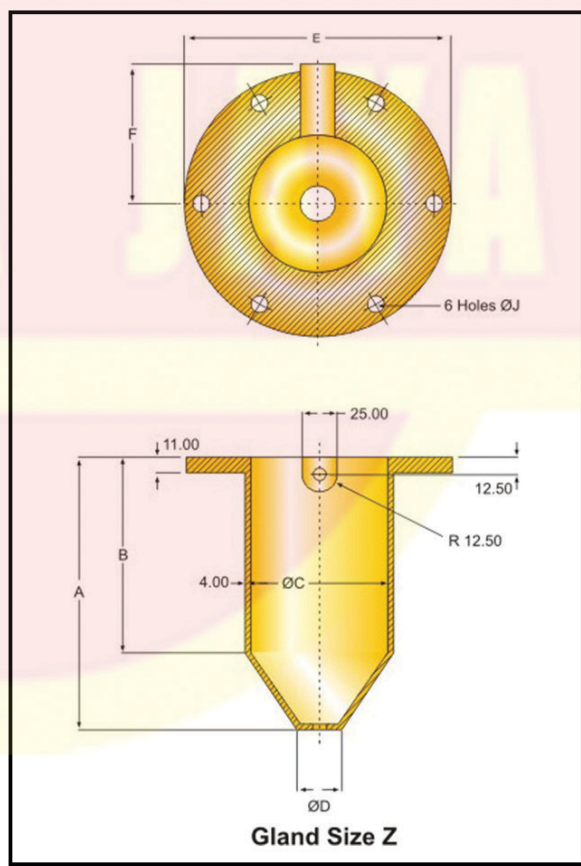

WIPING GLANDS

An ISO 9001:2015 & 14001:2015 Company

Material : Brass
Finishing : Natural

ITEM CODE	GLAND SIZE (TYPE)	DIA. OVER METAL SHEATH OF CABLE (mm)	OVERALL DIAMETER 'A'									
			A	B	ØC	ØD	E	F	G	H	ØJ	R
DSSB-CG-WGX	X	12 to 51	137	90	60	19	90	90	66	66	12	12
DSSB-CG-WGY	Y	25 to 78	155	97	91	33	114	123	96	87	14	14
DSSB-CG-WGZ	Z	25 to 94	195	140	108	32	190	100	-	-	14	-